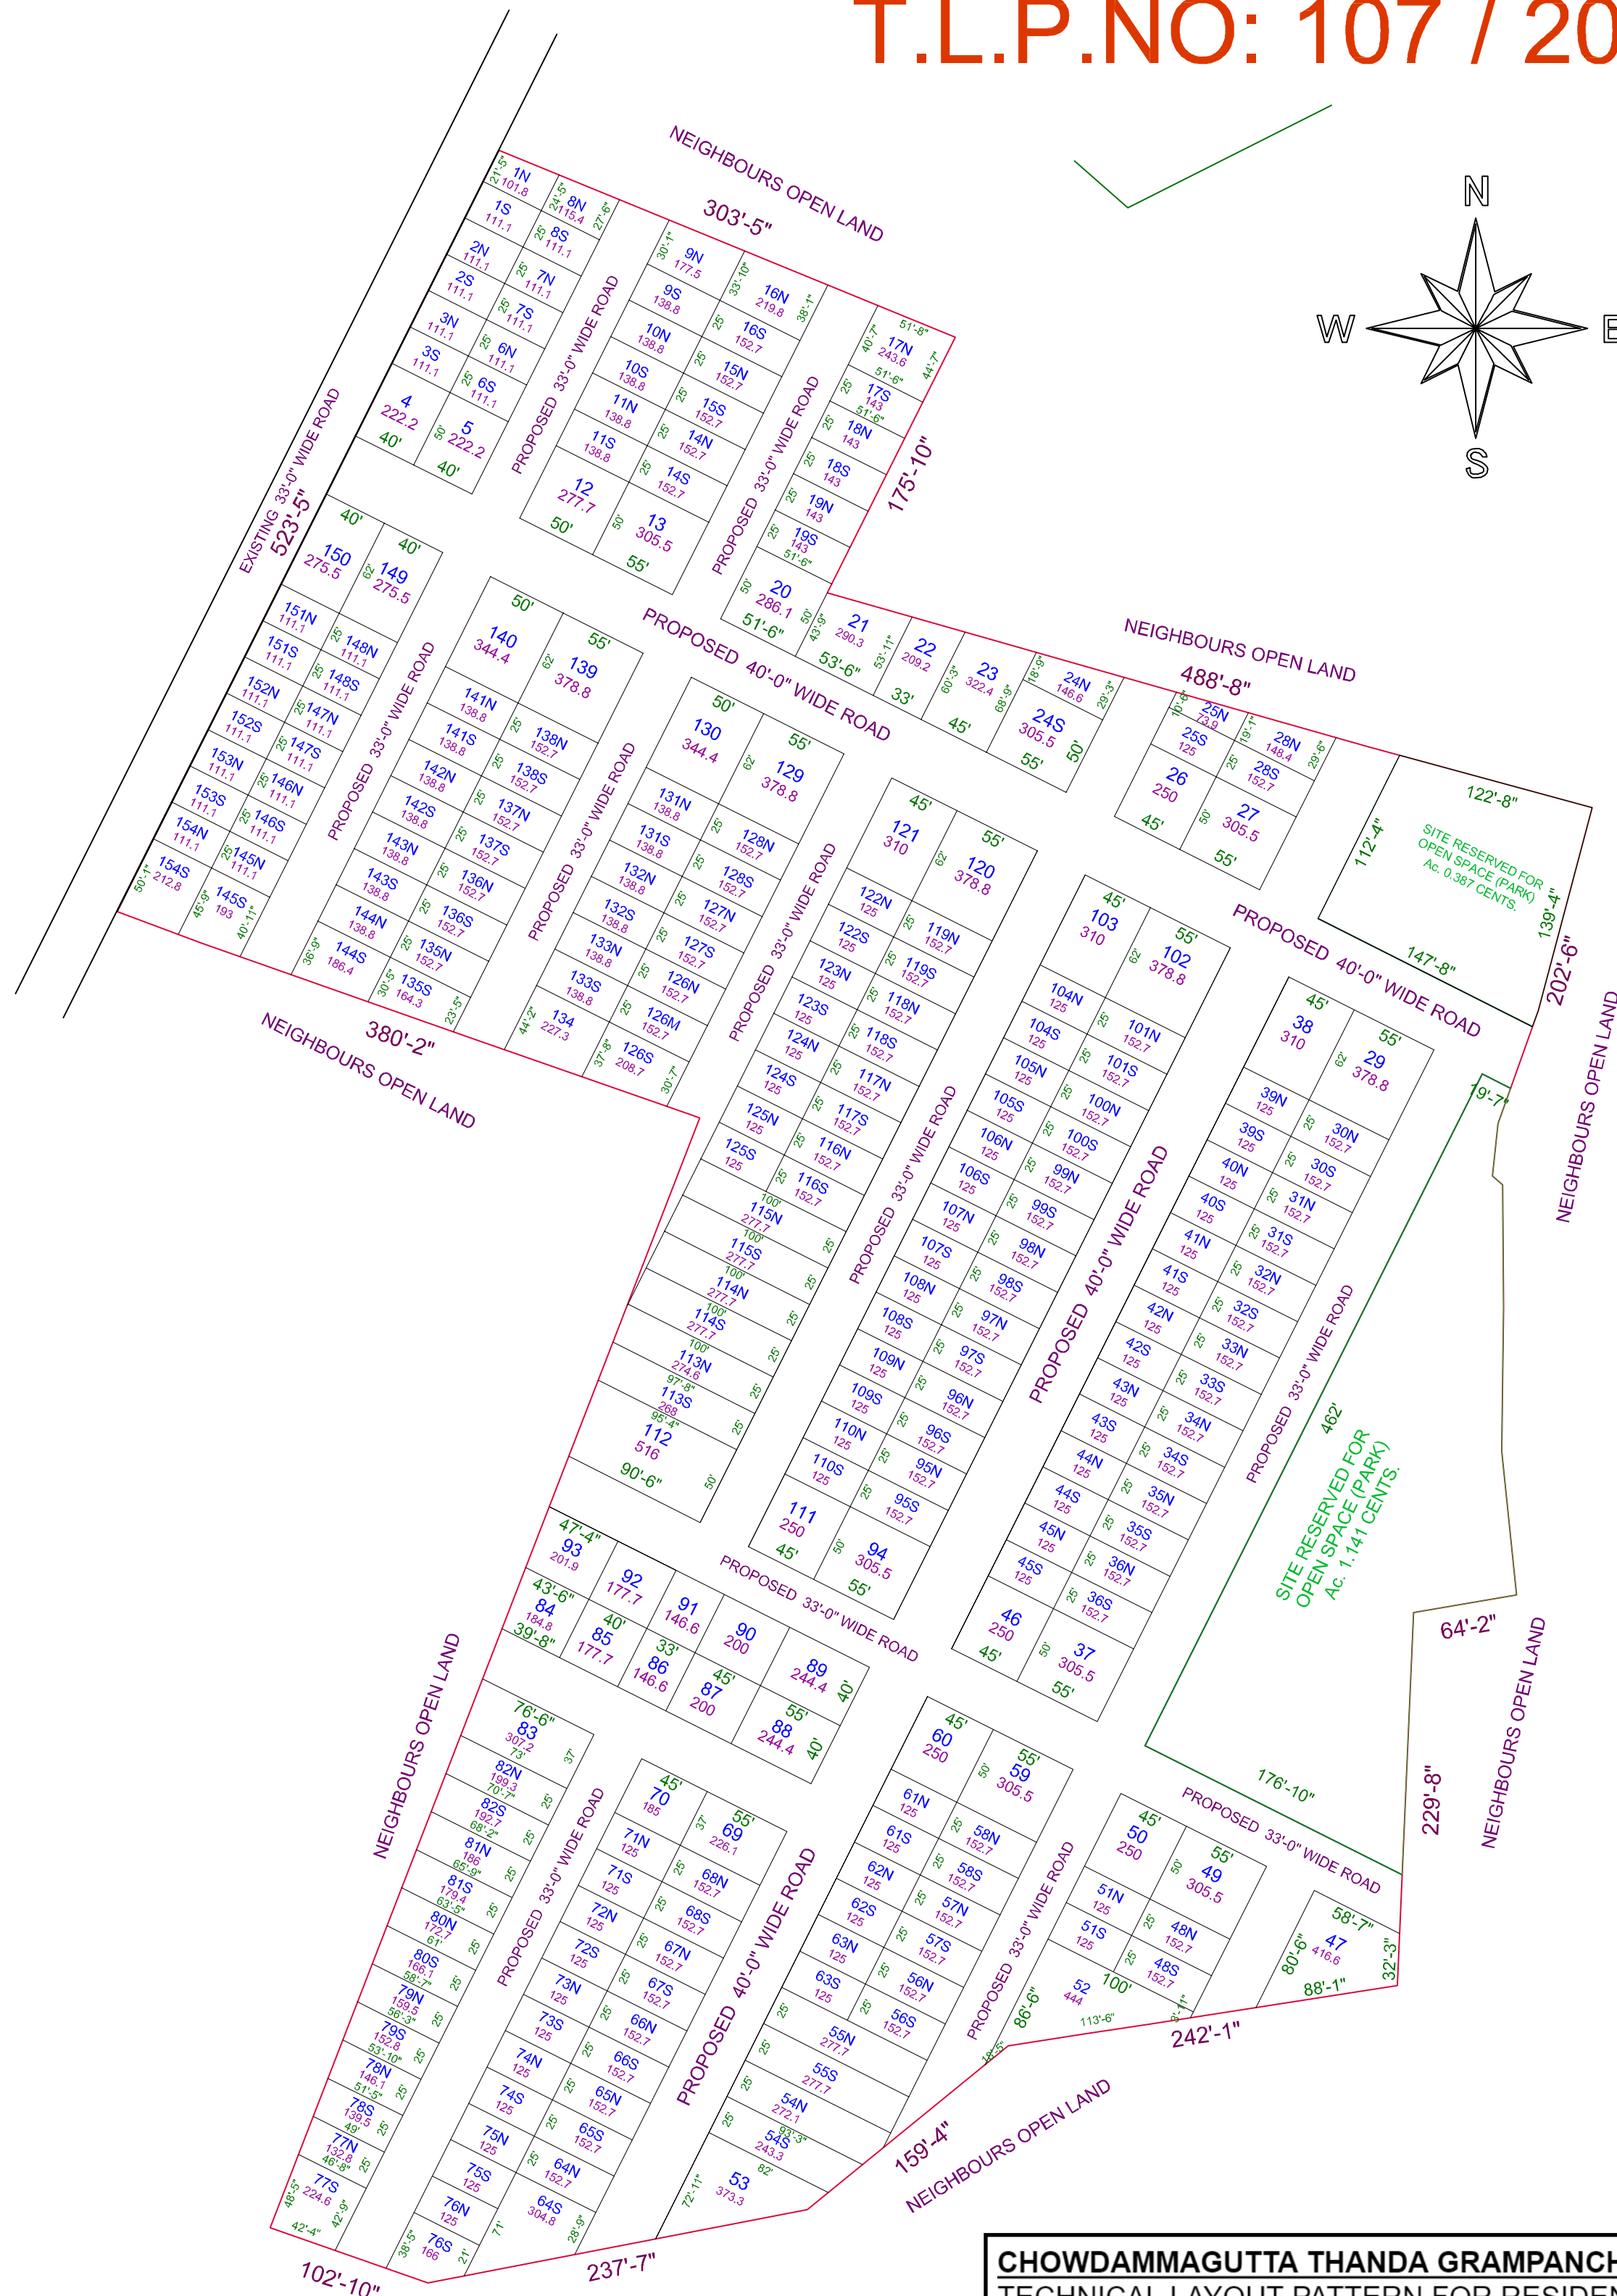

T.L.P.NO: 107 / 2022 / H

CHOWDAMMAGUTTA THANDA GRAMPANCHAYAT
TECHNICAL LAYOUT PATTERN FOR RESIDENTIAL PLOTS
IN SY.NO'S - 496/P, 498/P, SITUATED AT CHOWDAMMAGUTTA
THANDA GRAMPANCHAYAT, KISHAN NAGAR REVENUE VILLAGE,
FAROOQ NAGAR MANDAL, RANGAREDDY DISTRICT.